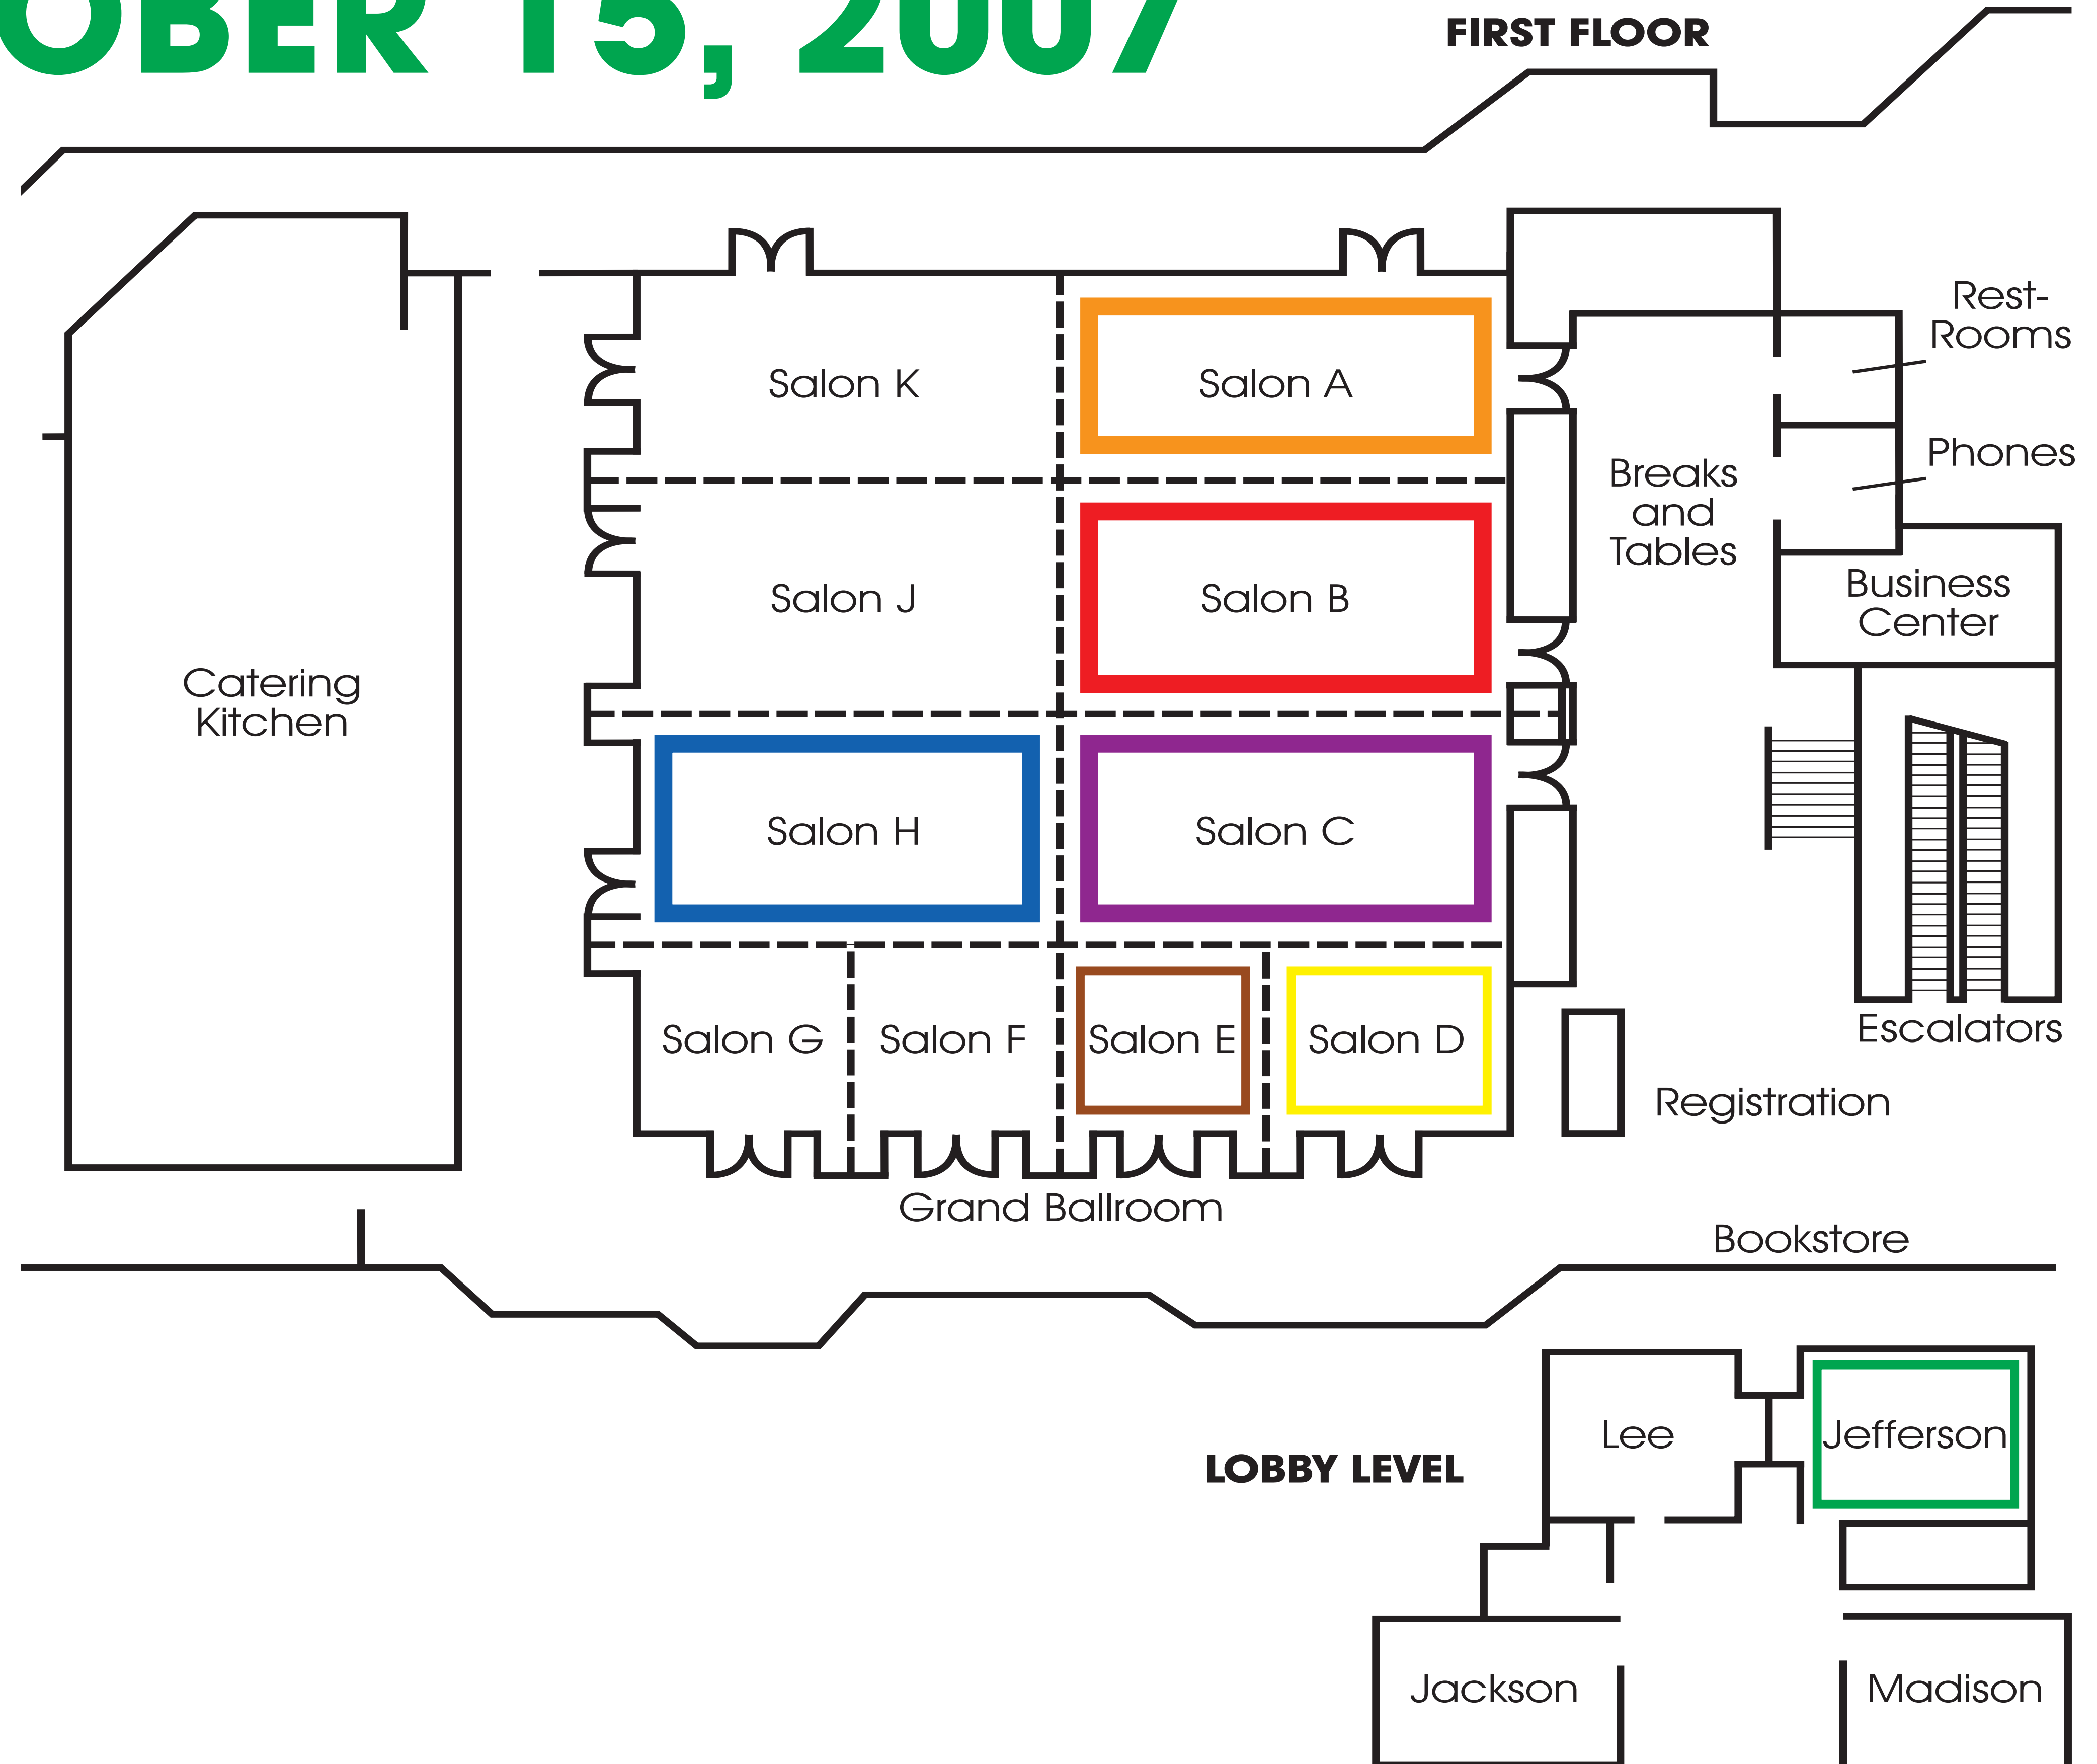

DAY 1 - OCTOBER 15, 2007

workshop locations

AM Sessions:

All General Sessions/Panels are located in Salon A, B, C.
All breaks are located in the hallway outside of Salon A, B, C.

- Workshop 1.1 – Salon A
- Workshop 1.2 – Salon E
- Workshop 1.3 – Salon H
- Workshop 1.4 – Jefferson
- Workshop 1.5 – Salon D

PM Sessions:

- Workshop 2.1 – Salon H
- Workshop 2.2 – Salon E
- Workshop 2.3 – Salon D
- Workshop 2.4 – Salon C
- Workshop 2.5 – Salon B
- Workshop 2.6 – Jefferson
- Reception and Meet the Bloggers – Salon B, C
- Guatemala Adoption Forum – Salon A

DAY 2 - OCTOBER 16, 2007

workshop locations

AM Sessions:

- Workshop 3.1 – Salon D
- Workshop 3.2 – Salon A
- Workshop 3.3 – Salon H
- Workshop 3.4 – Salon B
- Workshop 3.5 – Salon E
- Workshop 3.6 – Salon C
- Lunch w/ Keynote Presentations – Salon III (not pictured)

PM Sessions:

- Workshop 4.1 – Salon H
- Workshop 4.2 – Salon D
- Workshop 4.3 – Salon E
- ■ Town Hall / Closing Session – Salon B and C